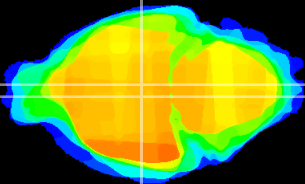

Coronal

Sagittal-R

Sagittal-L

ViBrism: CX21518
Horizontal

DM