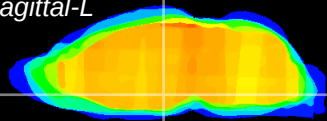

Coronal

Sagittal-R

Sagittal-L

ViBrism: CX21518
Horizontal

DM