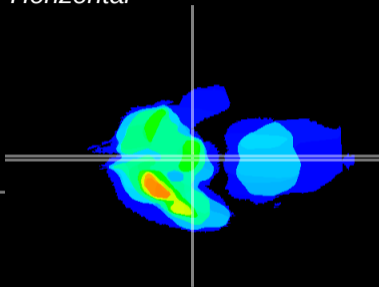

Coronal

Sagittal-R

Sagittal-L

ViBrism: CX21522
Horizontal

ME