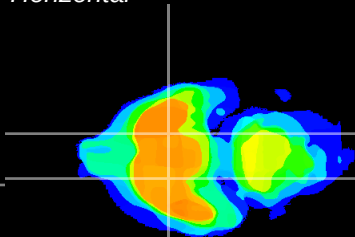

Coronal

Sagittal-R

Sagittal-L

ViBrism: CX21522
Horizontal

S0