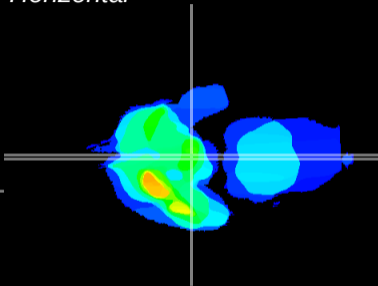

Coronal

Sagittal-R

Sagittal-L

ViBrism: CX21523
Horizontal

ME