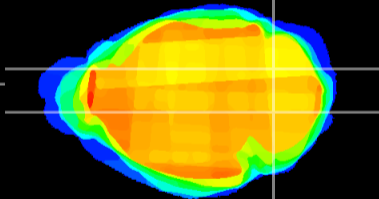

Coronal

Sagittal-R

Sagittal-L

ViBrism: CX21524  
Horizontal

Cb nucleus