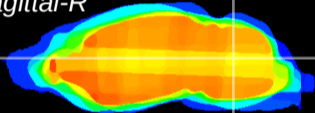

Coronal

Sagittal-R

Sagittal-L

ViBrism: CX21524  
Horizontal

Cb nucleus