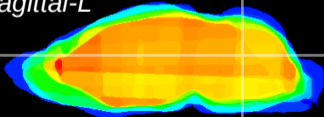

Coronal

Sagittal-R

Sagittal-L

ViBrism: CX21524  
Horizontal

Cb nucleus