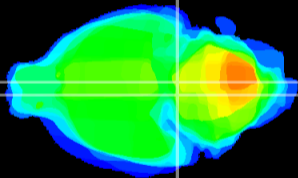

Coronal

Sagittal-R

Sagittal-L

ViBrism: CX21526
Horizontal

Pn