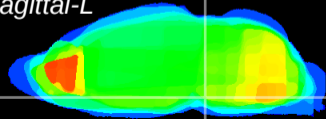

Coronal

Sagittal-R

Sagittal-L

ViBrism: CX21526
Horizontal

Pn