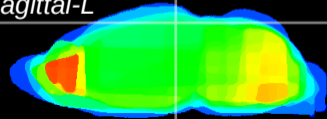

Coronal

Sagittal-R

Sagittal-L

ViBrism: CX21526  
Horizontal

RS