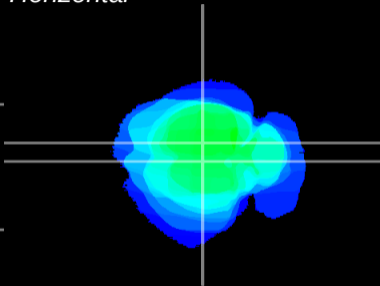

Coronal

Sagittal-R

Sagittal-L

ViBrism: CX21526  
Horizontal

RS