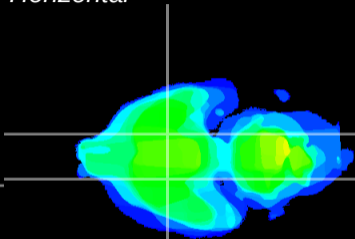

Coronal

Sagittal-R

Sagittal-L

ViBrism: CX21526
Horizontal

S0