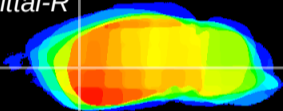

Coronal

Sagittal-R

Sagittal-L

ViBrism: CX21527
Horizontal

CPU lateral