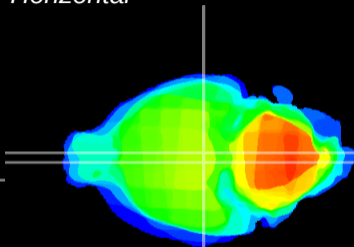

Coronal

Sagittal-R

Sagittal-L

ViBrism: CX21529
Horizontal

M