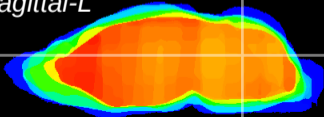

Coronal

Sagittal-R

Sagittal-L

ViBrism: CX21531
Horizontal

Cb nucleus