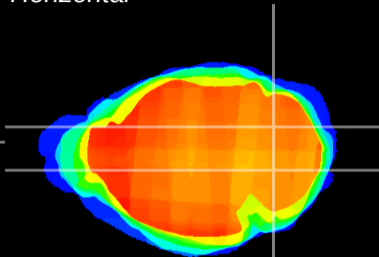

Coronal

Sagittal-R

Sagittal-L

ViBrism: CX21531
Horizontal

Cb nucleus