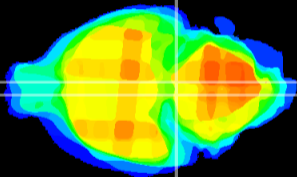

Coronal

Sagittal-R

Sagittal-L

ViBrism: CX21532
Horizontal

Pn