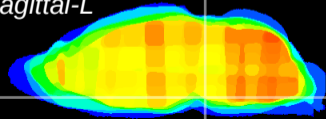

Coronal

Sagittal-R

Sagittal-L

ViBrism: CX21532
Horizontal

Pn