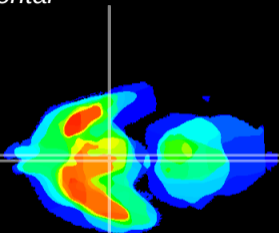

Coronal

Sagittal-R

Sagittal-L

ViBrism: CX21534
Horizontal

Arc