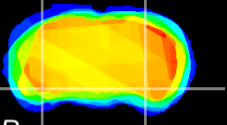

Coronal

Sagittal-R

Sagittal-L

ViBrism: CX21535
Horizontal

ventral S