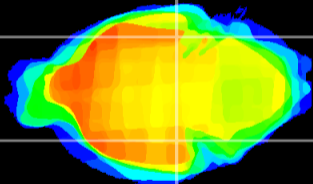

Coronal

Sagittal-R

Sagittal-L

ViBrism: CX21535
Horizontal

ventral S