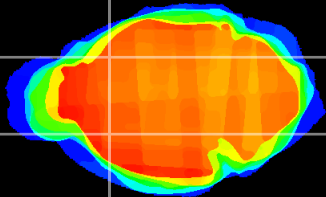

Coronal

Sagittal-R

Sagittal-L

ViBriSM: CX21536
Horizontal

CPU lateral