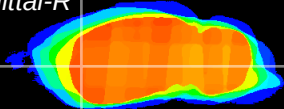

Coronal

Sagittal-R

Sagittal-L

ViBriSM: CX21536
Horizontal

CPU lateral