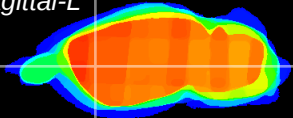

Coronal

Sagittal-R

Sagittal-L

ViBriSM: CX21536
Horizontal

CPU lateral