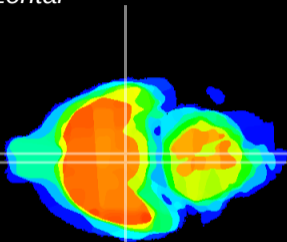

Coronal

Sagittal-R

Sagittal-L

ViBrism: CX21536
Horizontal

VMH