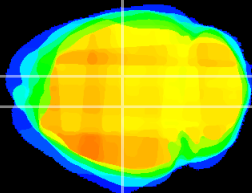

Coronal

Sagittal-R

Sagittal-L

ViBrism: CX21539
Horizontal

DG