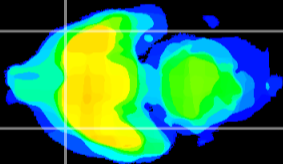

Coronal

Sagittal-R

Sagittal-L

ViBrism: CX21539
Horizontal

Pir