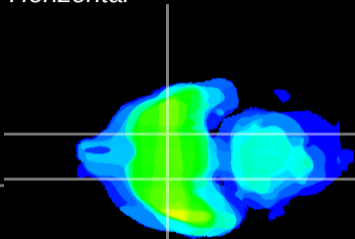

Coronal

Sagittal-R

Sagittal-L

ViBrism: CX21540
Horizontal

S0