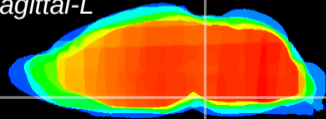

Coronal

Sagittal-R

Sagittal-L

ViBrism: CX21543
Horizontal

Pn