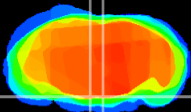

Coronal

Sagittal-R

Sagittal-L

ViBrism: CX21543
Horizontal

Pn