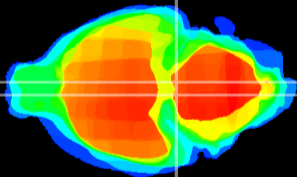

Coronal

Sagittal-R

Sagittal-L

ViBrism: CX21543
Horizontal

Pn