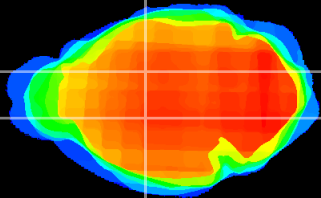

Coronal

Sagittal-R

Sagittal-L

ViBriSM: CX21543
Horizontal

VA/VL