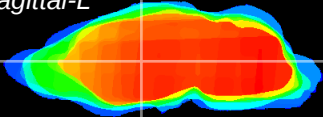

Coronal

Sagittal-R

Sagittal-L

ViBriSM: CX21543
Horizontal

VA/VL