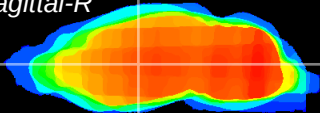

Coronal

Sagittal-R

Sagittal-L

ViBriSM: CX21543
Horizontal

VA/VL