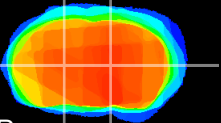

Coronal

Sagittal-R

Sagittal-L

ViBriSM: CX21543
Horizontal

VA/VL