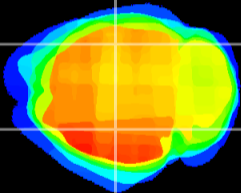

Coronal

Sagittal-R

Sagittal-L

ViBrism: CX21544
Horizontal

CA2/CA3