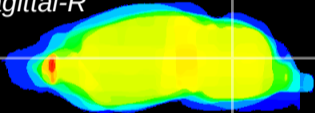

Coronal

Sagittal-R

Sagittal-L

ViBrism: CX21547  
Horizontal

Cb nucleus