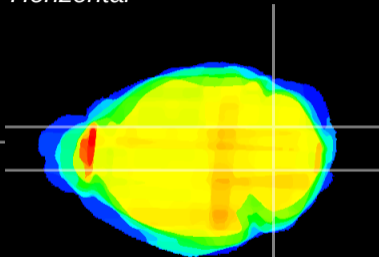

Coronal

Sagittal-R

Sagittal-L

ViBrism: CX21547  
Horizontal

Cb nucleus