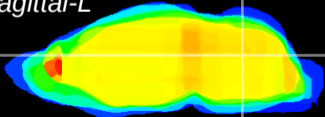

Coronal

Sagittal-R

Sagittal-L

ViBrism: CX21547  
Horizontal

Cb nucleus