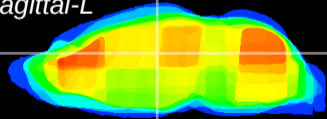

Coronal

Sagittal-R

Sagittal-L

ViBrism: CX21550
Horizontal

Hb