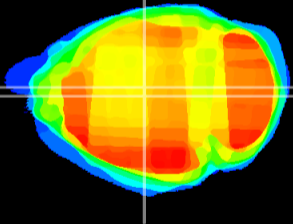

Coronal

Sagittal-R

Sagittal-L

ViBrism: CX21550
Horizontal

Hb