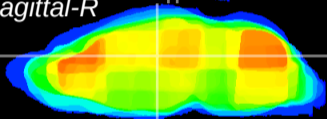

Coronal

Sagittal-R

Sagittal-L

ViBrism: CX21550
Horizontal

Hb