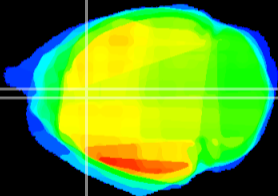

Coronal

Sagittal-R

Sagittal-L

ViBrisM: CX21551
Horizontal

Cx cingulate