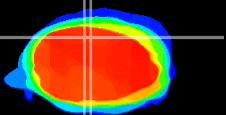

Coronal

Sagittal-R

Sagittal-L

ViBrism: CX21553  
Horizontal

Cb vermis