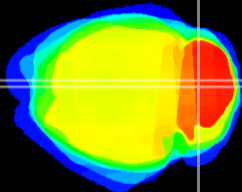

Coronal

Sagittal-R

Sagittal-L

ViBrism: CX21553  
Horizontal

Cb vermis