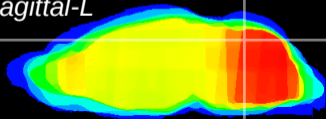

Coronal

Sagittal-R

Sagittal-L

ViBrism: CX21553  
Horizontal

Cb vermis