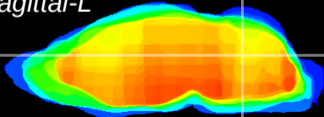

Coronal

Sagittal-R

Sagittal-L

ViBrism: CX21554  
Horizontal

Cb nucleus