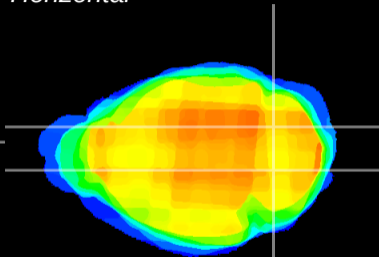

Coronal

Sagittal-R

Sagittal-L

ViBrism: CX21554  
Horizontal

Cb nucleus