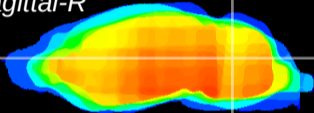

Coronal

Sagittal-R

Sagittal-L

ViBrism: CX21554  
Horizontal

Cb nucleus