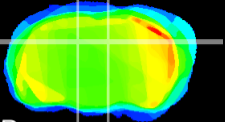

Coronal

Sagittal-R

Sagittal-L

ViBrism: CX21556
Horizontal

DG