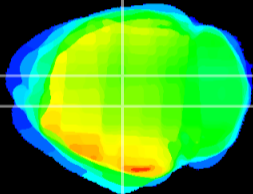

Coronal

Sagittal-R

Sagittal-L

ViBrism: CX21556
Horizontal

DG