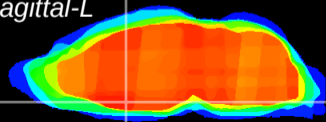

Coronal

Sagittal-R

Sagittal-L

ViBrism: CX21557
Horizontal

MPA