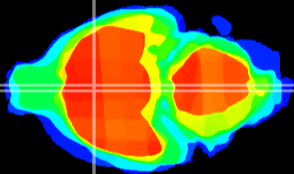

Coronal

Sagittal-R

Sagittal-L

ViBrism: CX21557
Horizontal

MPA