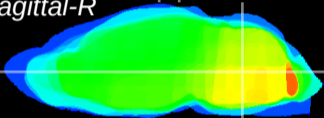

Coronal

Sagittal-R

Sagittal-L

ViBrism: CX21566
Horizontal

MVe