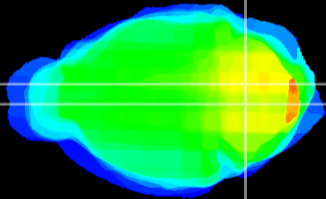

Coronal

Sagittal-R

Sagittal-L

ViBrism: CX21566
Horizontal

MVe