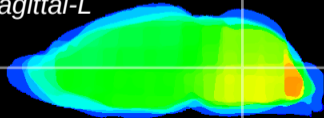

Coronal

Sagittal-R

Sagittal-L

ViBrism: CX21566
Horizontal

MVe