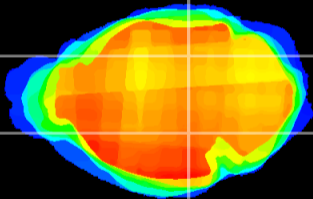

Coronal

Sagittal-R

Sagittal-L

ViBrism: CX21567
Horizontal

MG