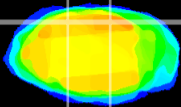

Coronal

Sagittal-R

Sagittal-L

ViBrism: CX21569
Horizontal

IC