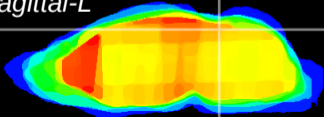

Coronal

Sagittal-R

Sagittal-L

ViBrism: CX21569
Horizontal

IC