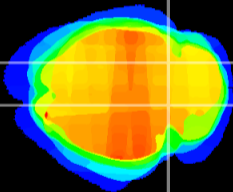

Coronal

Sagittal-R

Sagittal-L

ViBrism: CX21569
Horizontal

IC