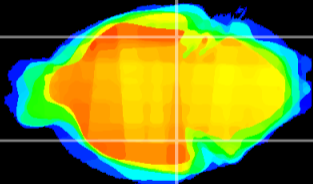

Coronal

Sagittal-R

Sagittal-L

ViBrism: CX21571
Horizontal

ventral S