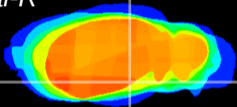

Coronal

Sagittal-R

Sagittal-L

ViBrism: CX21571
Horizontal

ventral S