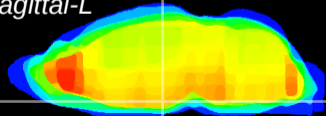

Coronal

Sagittal-R

Sagittal-L

ViBrism: CX21573
Horizontal

VMH