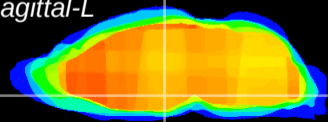

Coronal

Sagittal-R

Sagittal-L

ViBrism: CX21575
Horizontal

DM