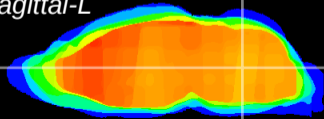

Coronal

Sagittal-R

Sagittal-L

ViBrism: CX21576
Horizontal

MVe