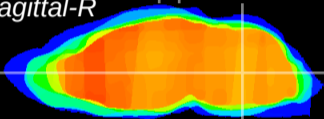

Coronal

Sagittal-R

Sagittal-L

ViBrism: CX21576
Horizontal

MVe