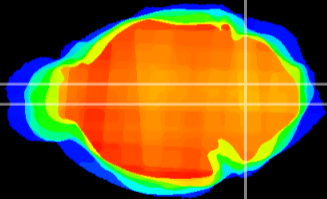

Coronal

Sagittal-R

Sagittal-L

ViBrism: CX21576
Horizontal

MVe