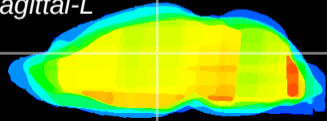

Coronal

Sagittal-R

Sagittal-L

ViBrism: CX21580
Horizontal

Hb