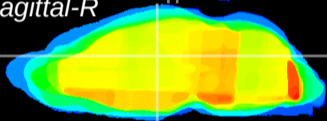

Coronal

Sagittal-R

Sagittal-L

ViBrism: CX21580
Horizontal

Hb