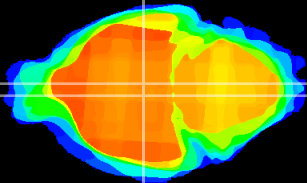

Coronal

Sagittal-R

Sagittal-L

ViBrism: CX21583
Horizontal

DM