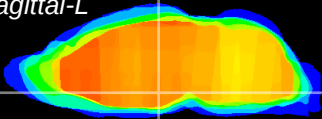

Coronal

Sagittal-R

Sagittal-L

ViBrism: CX21583
Horizontal

DM