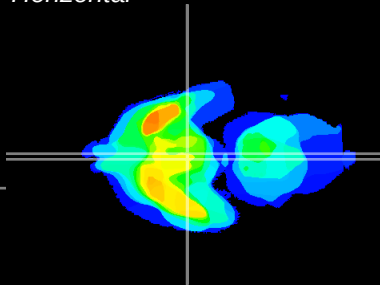

Coronal

Sagittal-R

Sagittal-L

ViBrism: CX21586
Horizontal

Arc