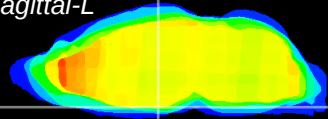

Coronal

Sagittal-R

Sagittal-L

ViBrism: CX21586
Horizontal

Arc