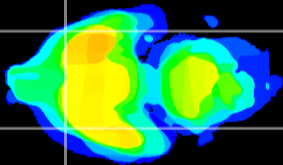

Coronal

Sagittal-R

Sagittal-L

ViBrism: CX21588
Horizontal

Pir