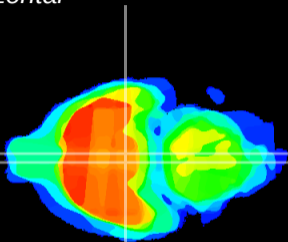

Coronal

Sagittal-R

Sagittal-L

ViBrism: CX21591
Horizontal

VMH