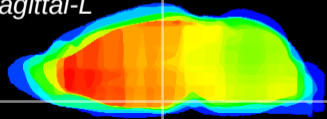

Coronal

Sagittal-R

Sagittal-L

ViBrism: CX21591
Horizontal

VMH