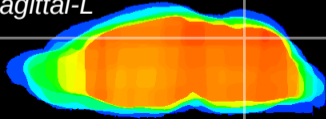

Coronal

Sagittal-R

Sagittal-L

ViBrism: CX21593  
Horizontal

Cb vermis