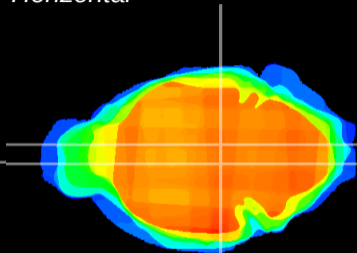

Coronal

Sagittal-R

Sagittal-L

ViBrism: CX21593
Horizontal

VTA