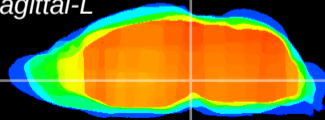

Coronal

Sagittal-R

Sagittal-L

ViBrism: CX21593
Horizontal

VTA