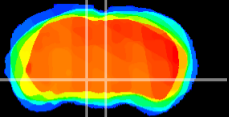

Coronal

Sagittal-R

Sagittal-L

ViBrism: CX21593
Horizontal

VTA