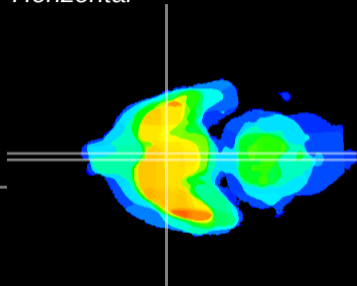

Coronal

Sagittal-R

Sagittal-L

ViBrism: CX21600
Horizontal

SCN