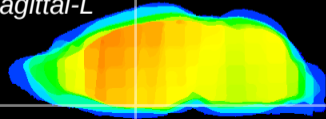

Coronal

Sagittal-R

Sagittal-L

ViBrism: CX21600
Horizontal

SCN