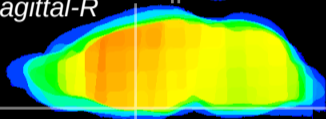

Coronal

Sagittal-R

Sagittal-L

ViBrism: CX21600
Horizontal

SCN