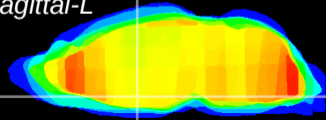

Coronal

Sagittal-R

Sagittal-L

ViBrisM: CX21601  
Horizontal

SPa dorsal