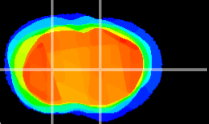

Coronal

Sagittal-R

Sagittal-L

ViBris: CX21604
Horizontal

CPU medial