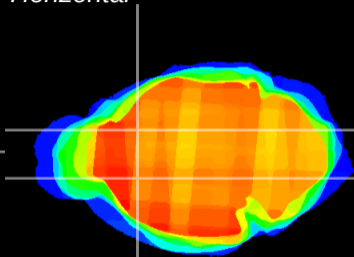

Coronal

Sagittal-R

Sagittal-L

ViBris: CX21604
Horizontal

CPU medial