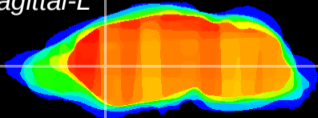

Coronal

Sagittal-R

Sagittal-L

ViBris: CX21604
Horizontal

CPU medial