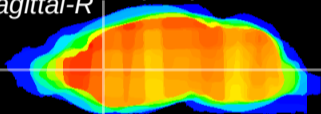

Coronal

Sagittal-R

Sagittal-L

ViBris: CX21604
Horizontal

CPU medial