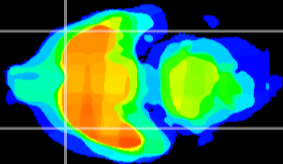

Coronal

Sagittal-R

Sagittal-L

ViBrism: CX21604
Horizontal

Pir