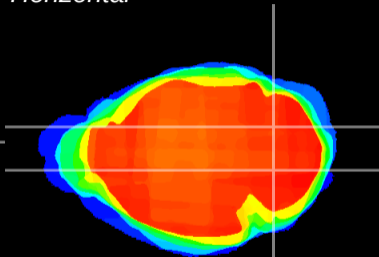

Coronal

Sagittal-R

Sagittal-L

ViBrism: CX21608
Horizontal

Cb nucleus