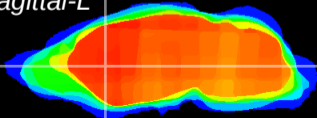

Coronal

Sagittal-R

Sagittal-L

ViBrism: CX21610
Horizontal

CPU medial