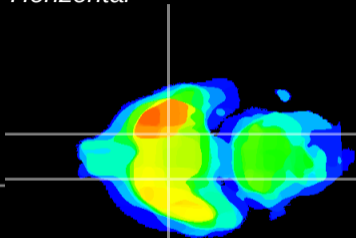

Coronal

Sagittal-R

Sagittal-L

ViBrism: CX21611
Horizontal

S0